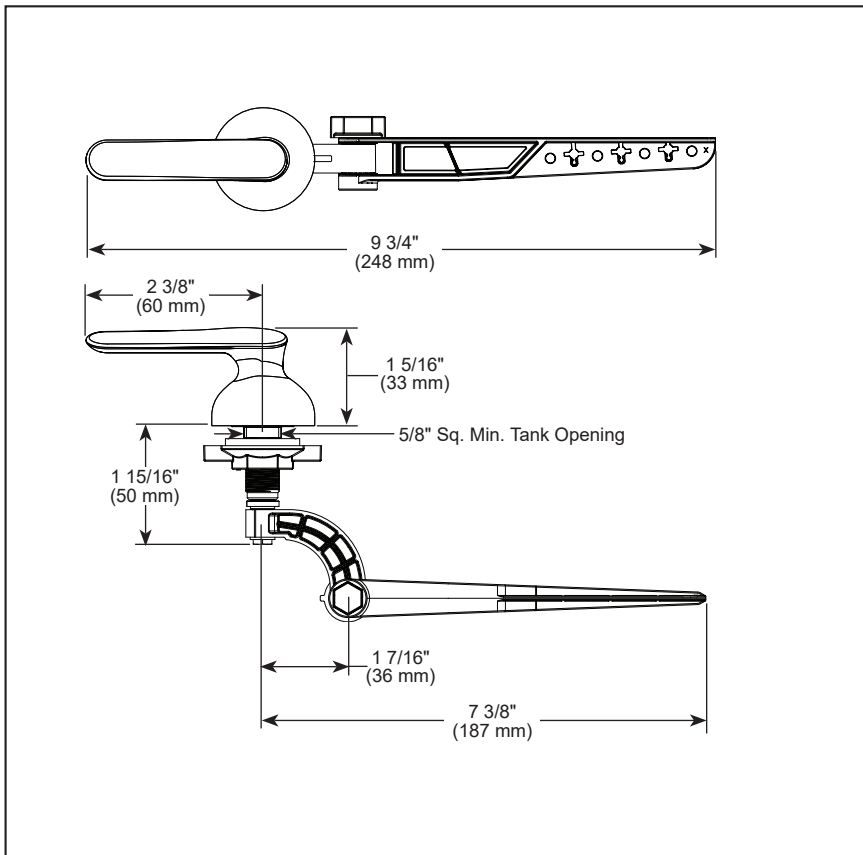

▲ Designate Proper Finish Suffix