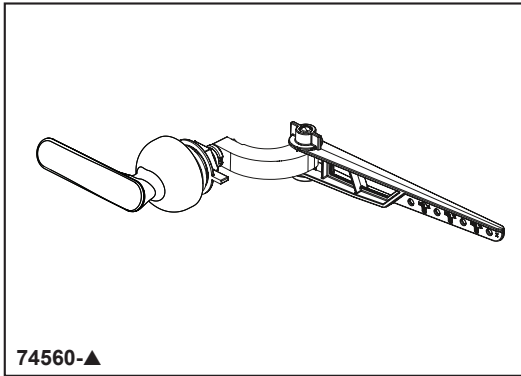

see what Delta can do™

ACCESSORIES

- Bonacci™ Bath Collection
- Universal Tank Lever

STANDARD SPECIFICATIONS:

- Installation instructions included with product
- Universal left front, left side, or right side mount tank lever

WARRANTY

- Parts and Finish - Lifetime limited warranty; or for commercial purchasers, 10 years for multi-family residential (apartments and condominiums) and 5 years for all other commercial uses, in each case from the date the product is received by the original purchaser or their authorized representative (installation contractor, etc.).
- Please go to www.deltafaucet.com for the complete details of our limited warranty.

74560-▲